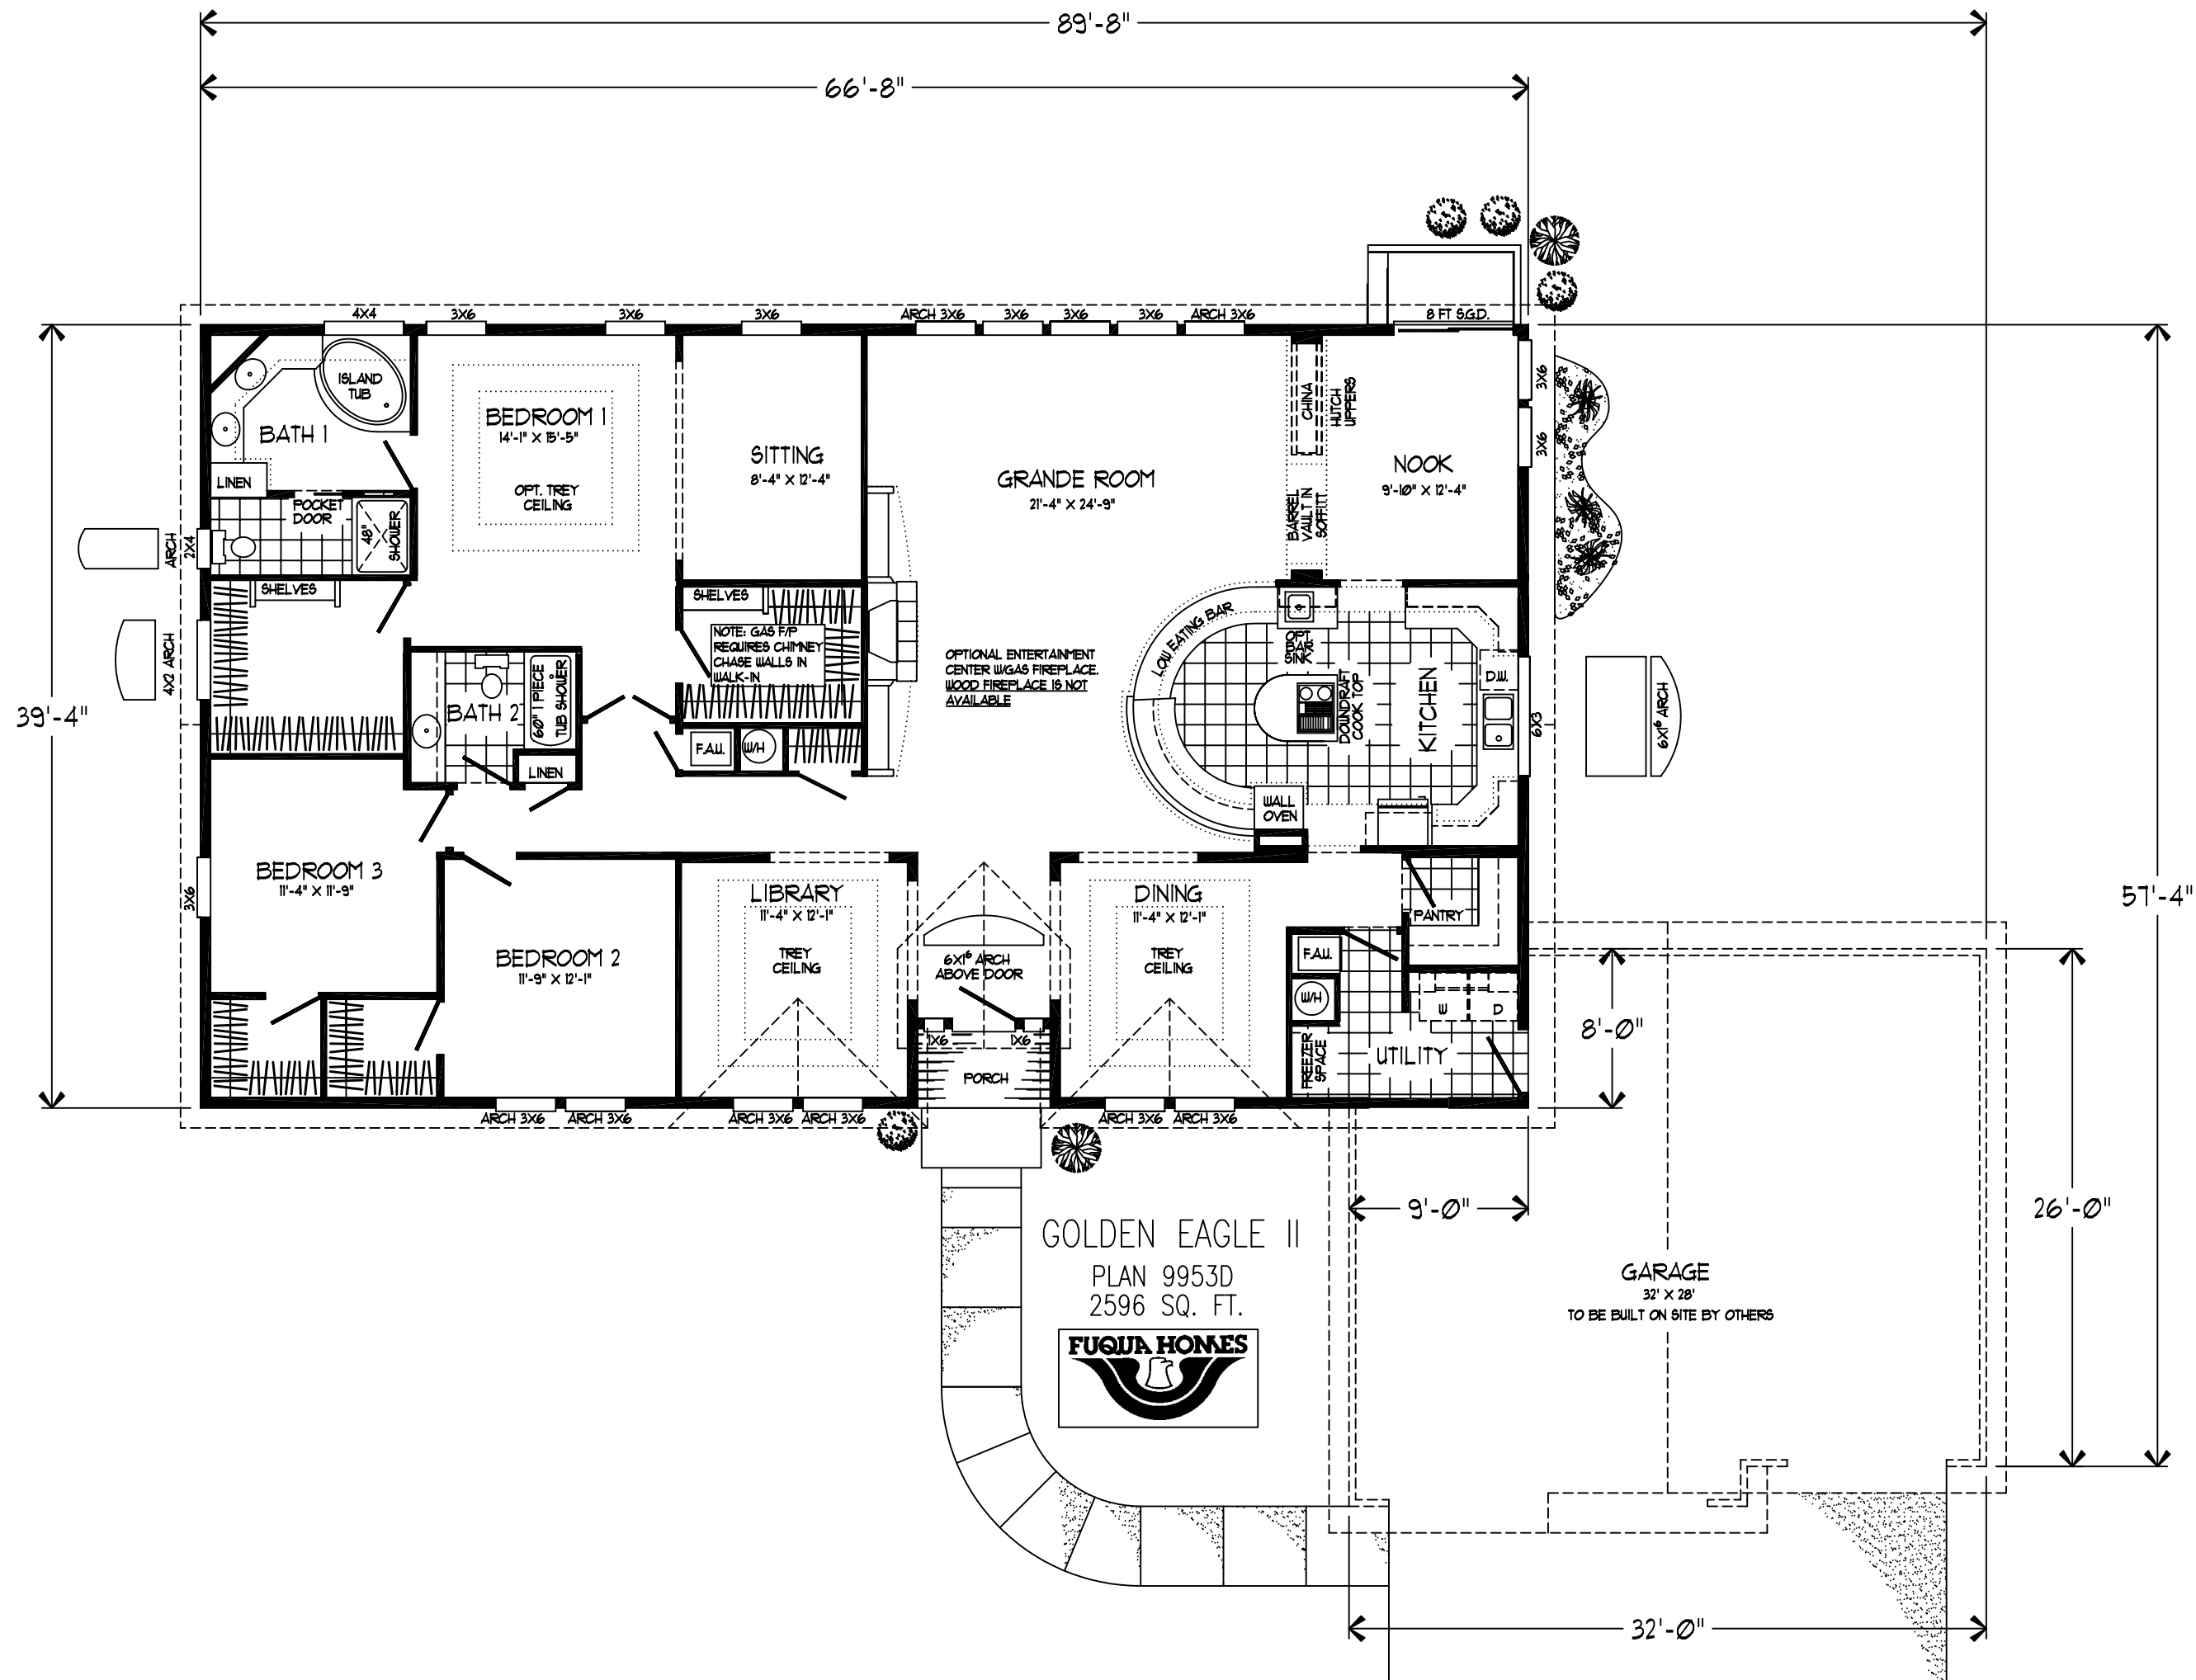

GOLDEN EAGLE II  
 PLAN 9953D  
 2596 SQ. FT.

GARAGE  
 32' x 28'  
 TO BE BUILT ON SITE BY OTHERS

GOLDEN EAGLE II  
 PLAN 9953D  
 2596 SQ. FT.

GARAGE  
 32' x 28'  
 TO BE BUILT ON SITE BY OTHERS