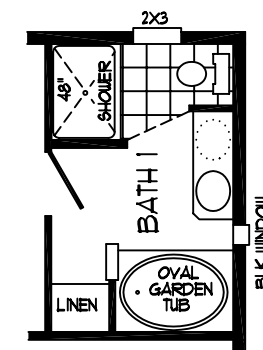

OPT. TOWER DORMER W/3 4'8" WINDOWS

OPT. TOWER DORMER & GAS FIREPLACE

OPT. BATH #BA015

OPT. CORNER ISLAND BATH #BA005