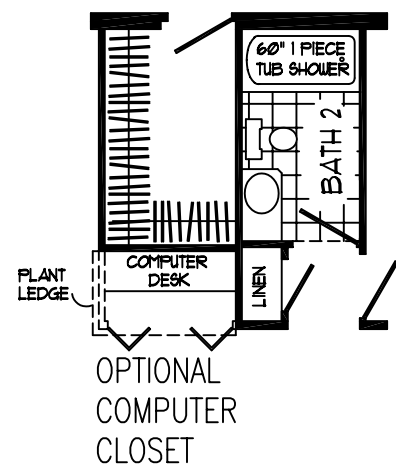

OPT. TOWER DORMER W/3 4'8" WINDOWS

OPT. TOWER DORMER & GAS FIREPLACE

OPT. BATH #BA015

OPT. CORNER ISLAND BATH #BA005