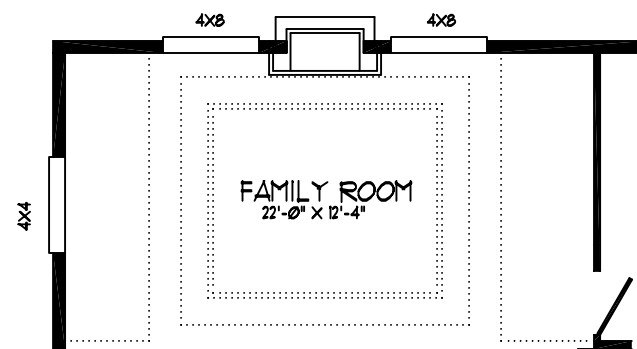

OPT. TOWER DORMER W/3 4'8" WINDOWS

OPT. TOWER DORMER & GAS FIREPLACE

OPT. BATH #BA015

OPT. CORNER ISLAND BATH #BA005