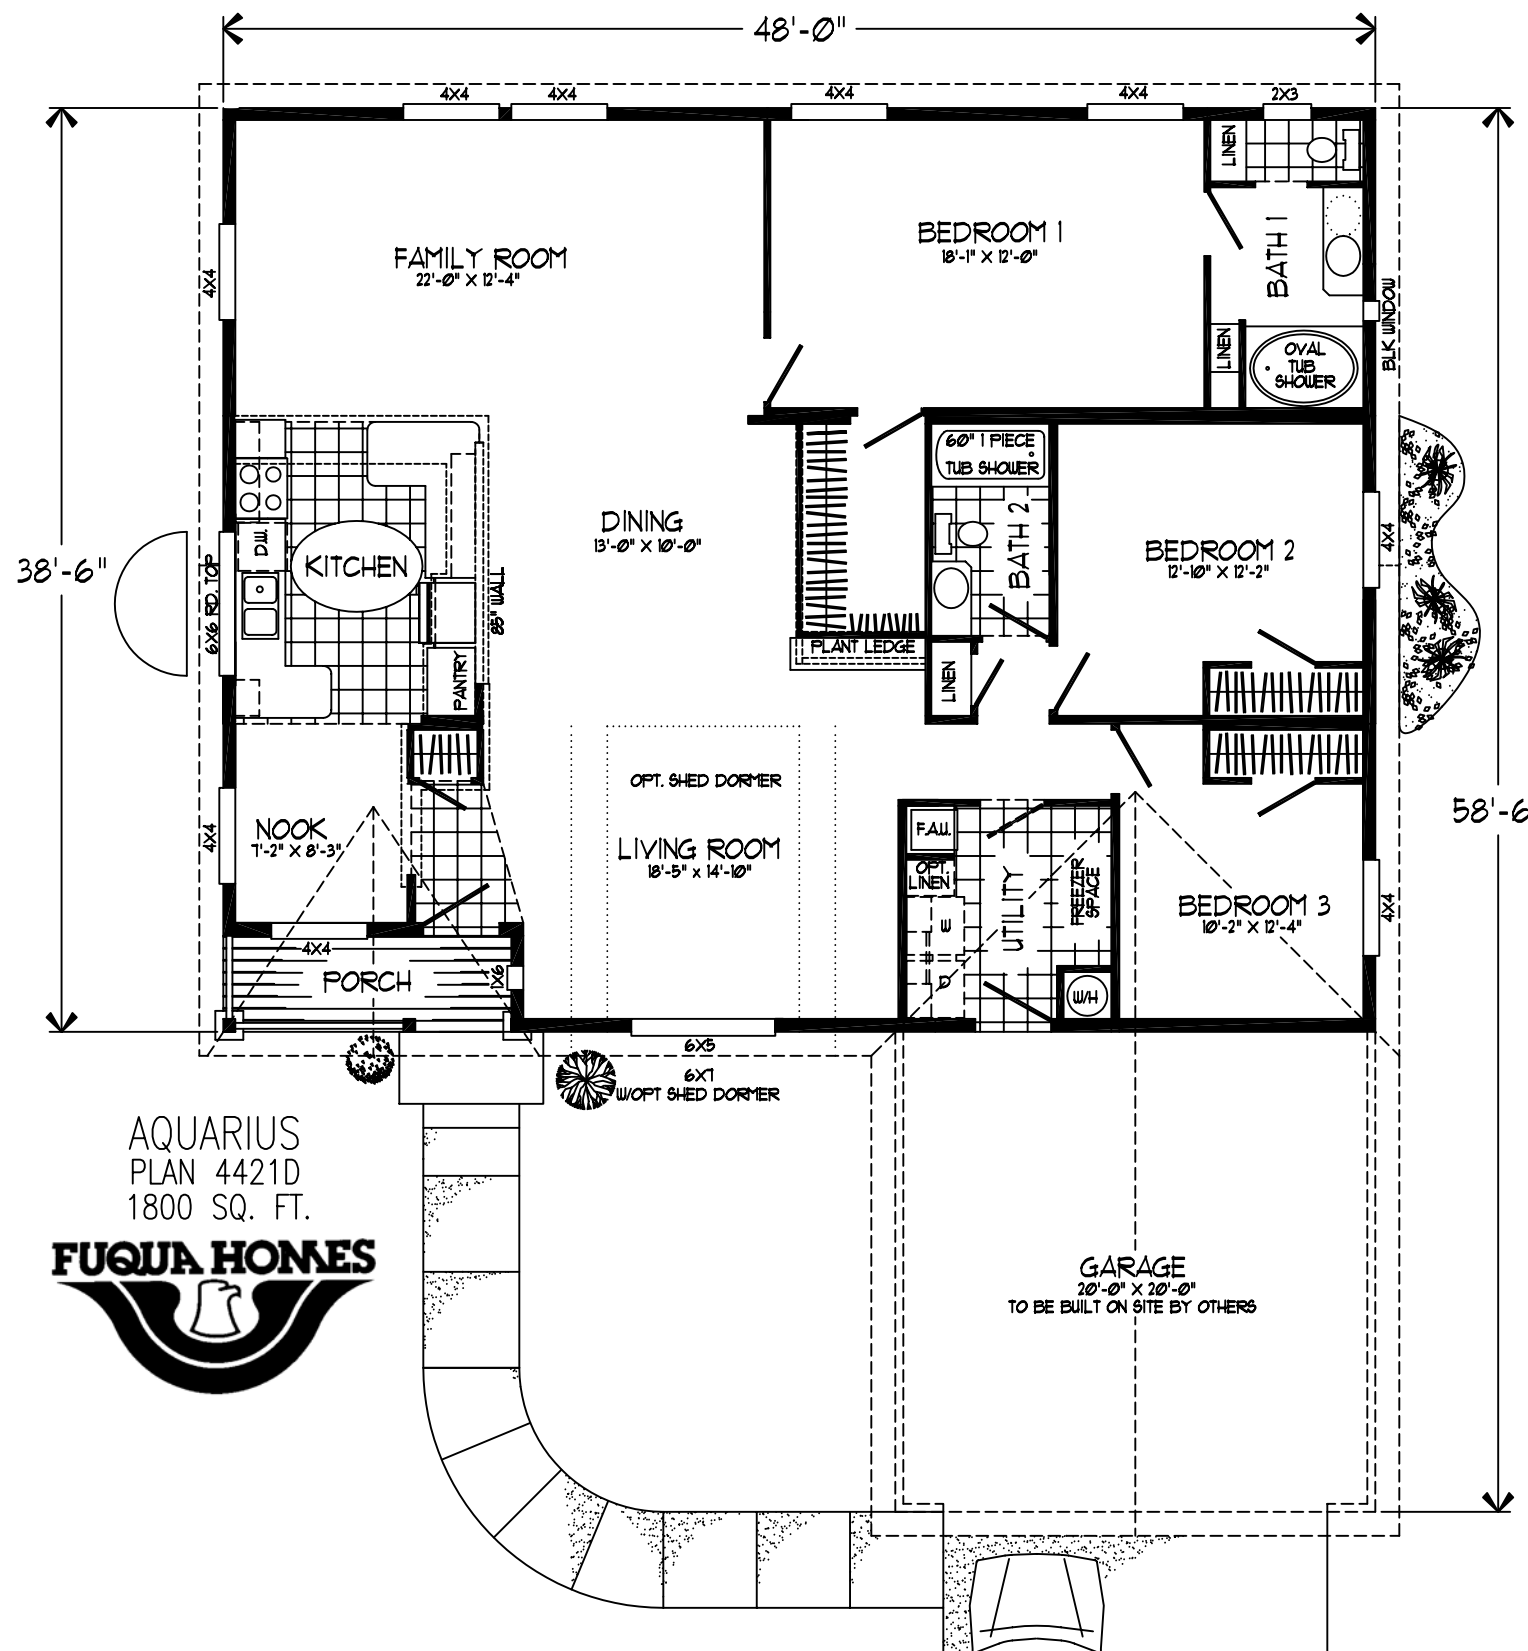

OPT. TOWER DORMER W/3 4'8" WINDOWS

OPT. TOWER DORMER & GAS FIREPLACE

OPT. BATH #BA015

OPT. CORNER ISLAND BATH #BA005