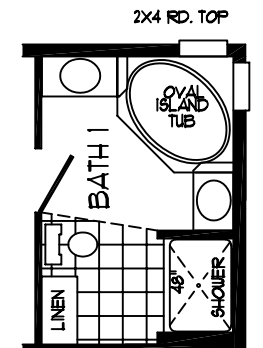

OPT. TOWER DORMER W/3 4'8" WINDOWS

OPT. TOWER DORMER & GAS FIREPLACE

OPT. BATH #BA015

OPT. CORNER ISLAND BATH #BA005