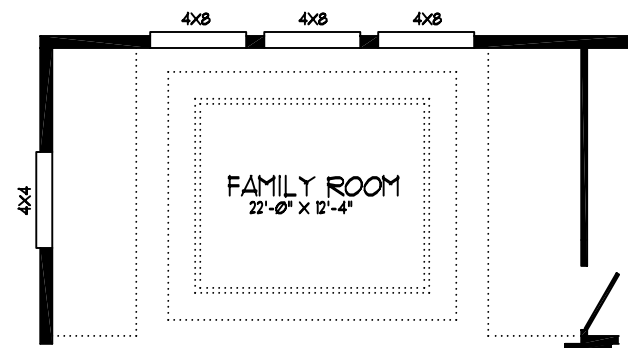

OPT. TOWER DORMER W/3 4'8" WINDOWS

OPT. TOWER DORMER & GAS FIREPLACE

OPT. BATH #BA015

OPT. CORNER ISLAND BATH #BA005