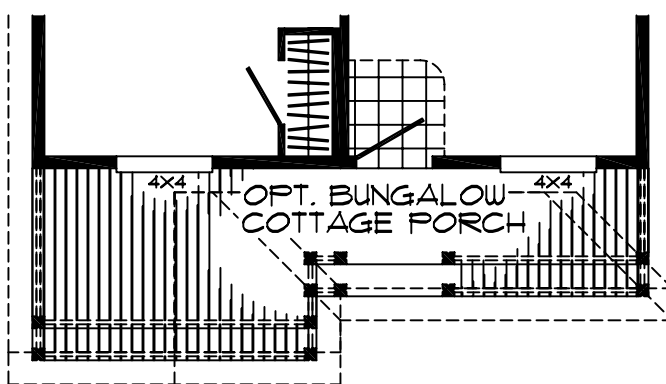

WILLOW
 PLAN 4415D
 1335 SQ. FT.
FUQUA HOMES

PLAN 4415DCFP
 W/CRAFTSMAN
 OPT. PORCH 61'-4"

PLAN 4415DBCP6
 W/6-12 PITCH
 OPT. PORCH 62'-8"

PLAN 4415DBCP4
 W/4-12 PITCH
 OPT. PORCH 64'-0"

GARAGE
 22'-0" x 20'-0"
 TO BE BUILT ON SITE BY OTHERS