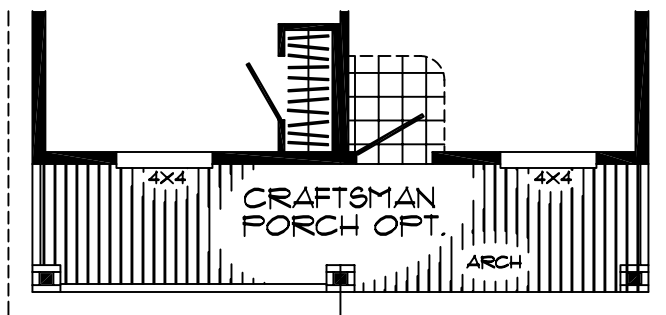

WILLOW
 PLAN 4415D
 1335 SQ. FT.
FUQUA HOMES

PLAN 4415DCFP
 W/CRAFTSMAN
 OPT. PORCH 61'-4"

PLAN 4415DBCP6
 W/6-12 PITCH
 OPT. PORCH 62'-8"

PLAN 4415DBCP4
 W/4-12 PITCH
 OPT. PORCH 64'-0"

GARAGE
 22'-0" x 20'-0"
 TO BE BUILT ON SITE BY OTHERS