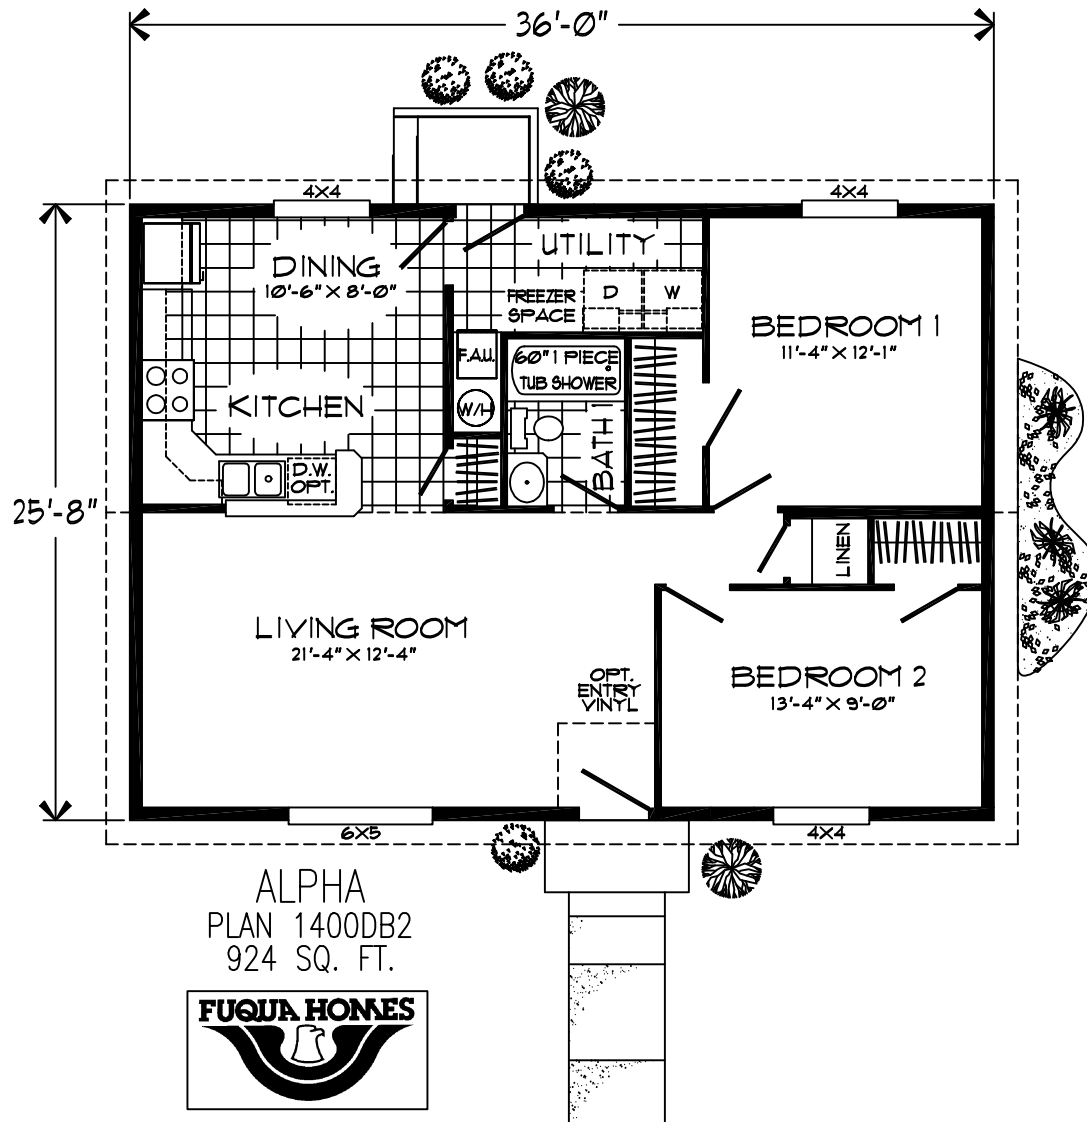

OPT. HALF BATH

ALPHA
PLAN 1400DB2
924 SQ. FT.